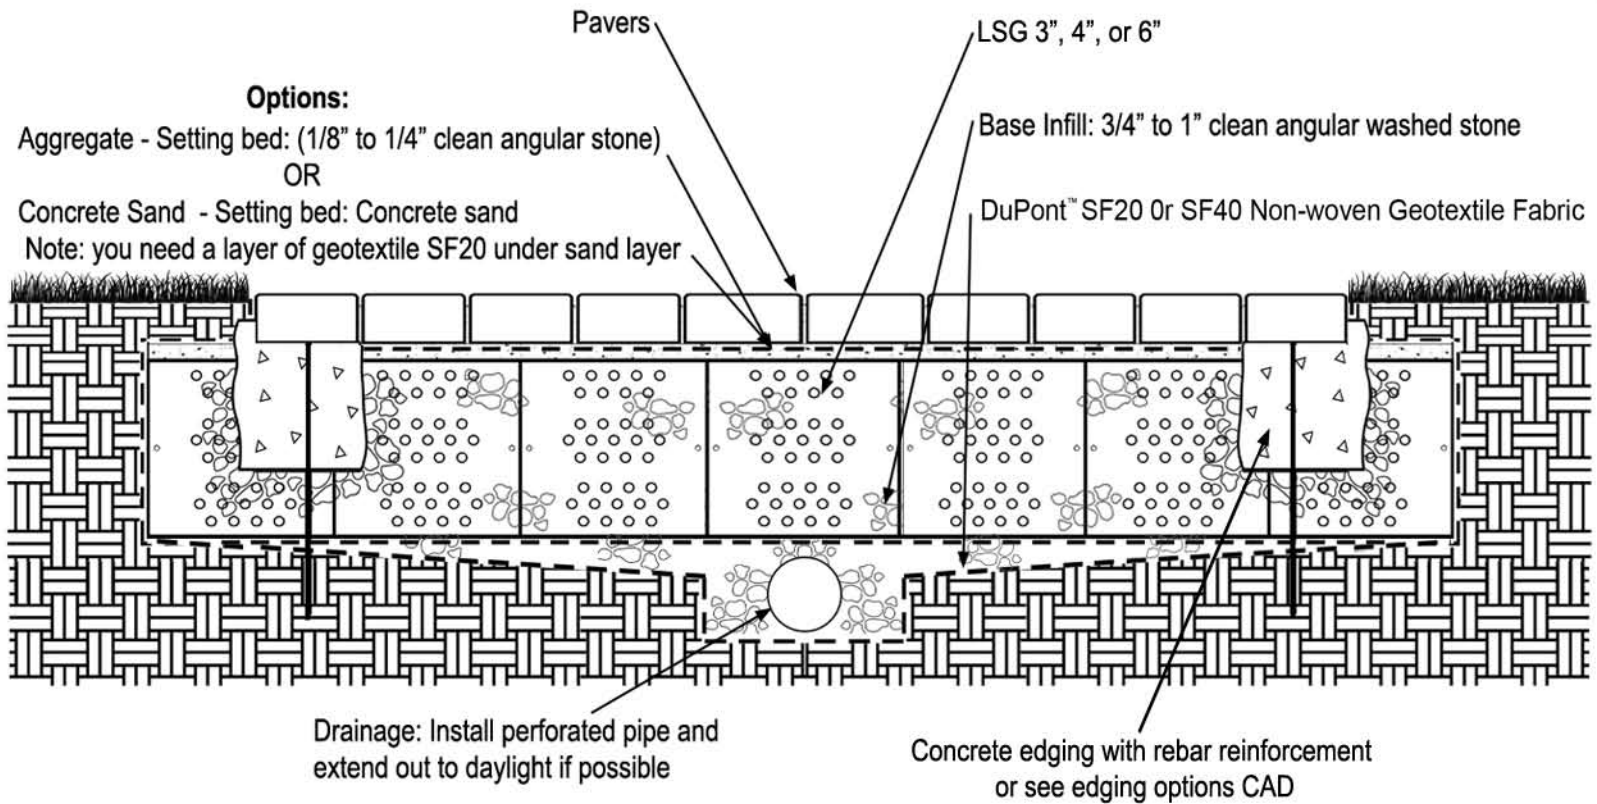

Proper Drainage with LSG series (Load Support Grid)

809 Barkwood Ct., Suite M
Linthicum Heights, MD 21090
Phone: 410.721.4844
Fax: 410.721.3844
Email: info@celltekdirect.com
www.celltekdirect.com